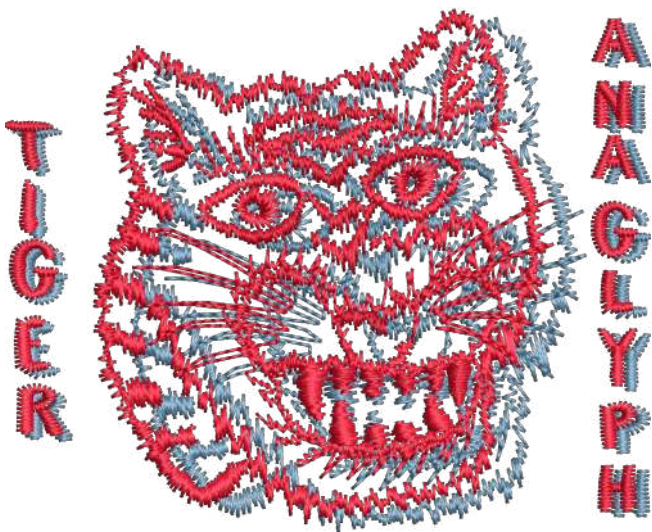

Anaglyph

ONESCENE EMBROIDERY

PRICE 2,500-
COLOR 2
STITCHES 10,159
SIZE H7CM W9CM