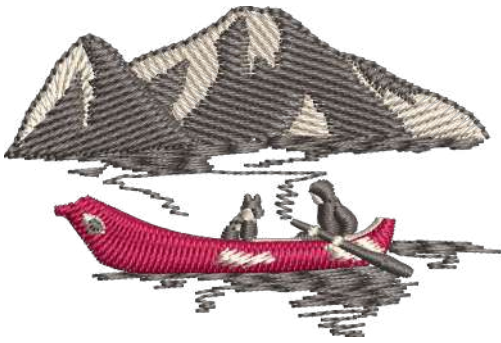

PRICE 2,000-
COLOR 2
STITCHES 4,169
SIZE H3CM W5CM

94s

ONESCENE EMBROIDERY

PRICE 2,000-
COLOR 1
STITCHES 2,256
SIZE H5CM W6CM

ALASKA

ONESCENE EMBROIDERY

PRICE 2,000-
COLOR 3
STITCHES 3,926
SIZE H4CM W7CM

AM02:00

ONESCENE EMBROIDERY

PRICE 2,000-
COLOR 3
STITCHES 5,673
SIZE H9CM W6CM

Anaglyph

ONESCENE EMBROIDERY

PRICE 2,500-
COLOR 2
STITCHES 10,159
SIZE H7CM W9CM

ARK

ONESCENE EMBROIDERY

PRICE 2,000-
COLOR 3
STITCHES 6,017
SIZE H4CM W9CM