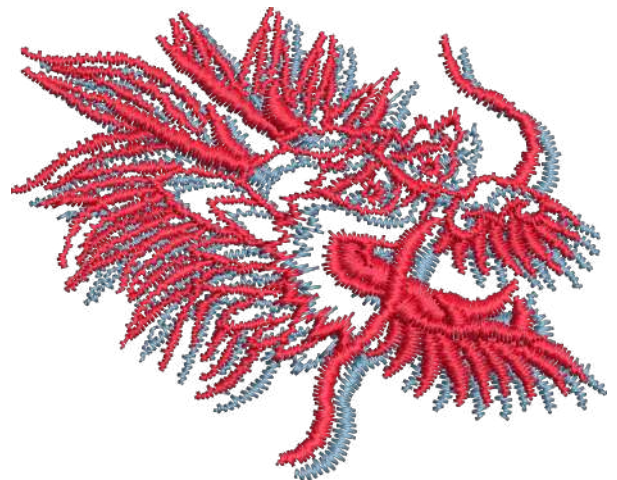

ONESCENE EMBROIDERY

PRICE 2,000-
COLOR 4
STITCHES 5,840
SIZE H6CM W6CM

XP

The view is also
peeking this way

ONESCENE EMBROIDERY

PRICE 2,500-
COLOR 5
STITCHES 9,513
SIZE H7CM W7CM

YUGAMI

ONESCENE EMBROIDERY

PRICE 2,000-
COLOR 1
STITCHES 2,479
SIZE H6CM W4CM

ACHIEVE

ONESCENE EMBROIDERY

PRICE 2,000-
COLOR 1
STITCHES 4,104
SIZE H9CM W7CMV

ANAGLYPH DRAGON

ONESCENE EMBROIDERY

PRICE 2,00-
COLOR 2
STITCHES 8,509
SIZE H6CM W8CM